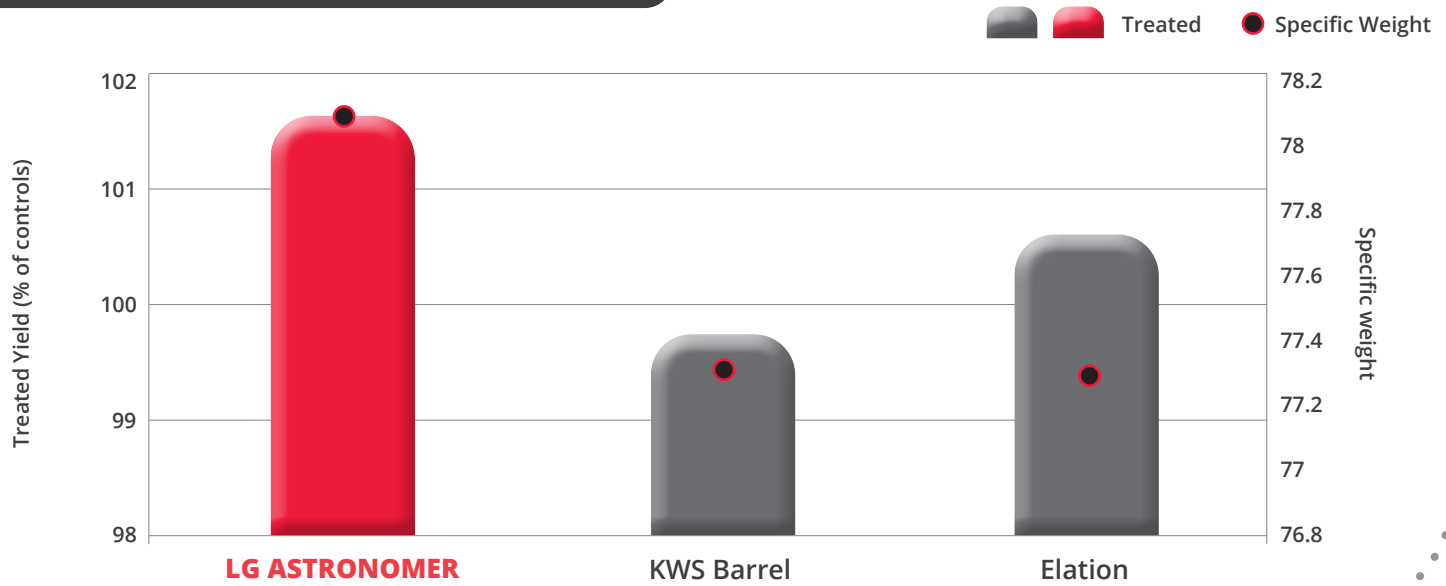

## WINTER WHEAT

Parentage: (Cougar x Leeds) x Britannia

Breeder's Reference: LGWU 143

Trial Status 2020/21 AHDB Candidate

LG Astronomer is a high yielding soft milling wheat with excellent grain quality and a good disease resistance package. It is rated 9 for both yellow and brown rust and has a high 7.1 score for *Septoria tritici*. LG Astronomer has very high specific weight and may be suitable for the biscuit and distilling markets.

### YIELD AND SPECIFIC WEIGHT:

### GRAIN QUALITY:

	LG ASTRONOMER	KWS Barrel	Elation
Protein content %	12.04	11.46	11.91
Hagberg falling number	226	239	210
Specific weight (kg/hl)	78.1	77.3	77.3

LG Astronomer has excellent grain quality, offering a very good specific weight combined with biscuit & distilling potential.